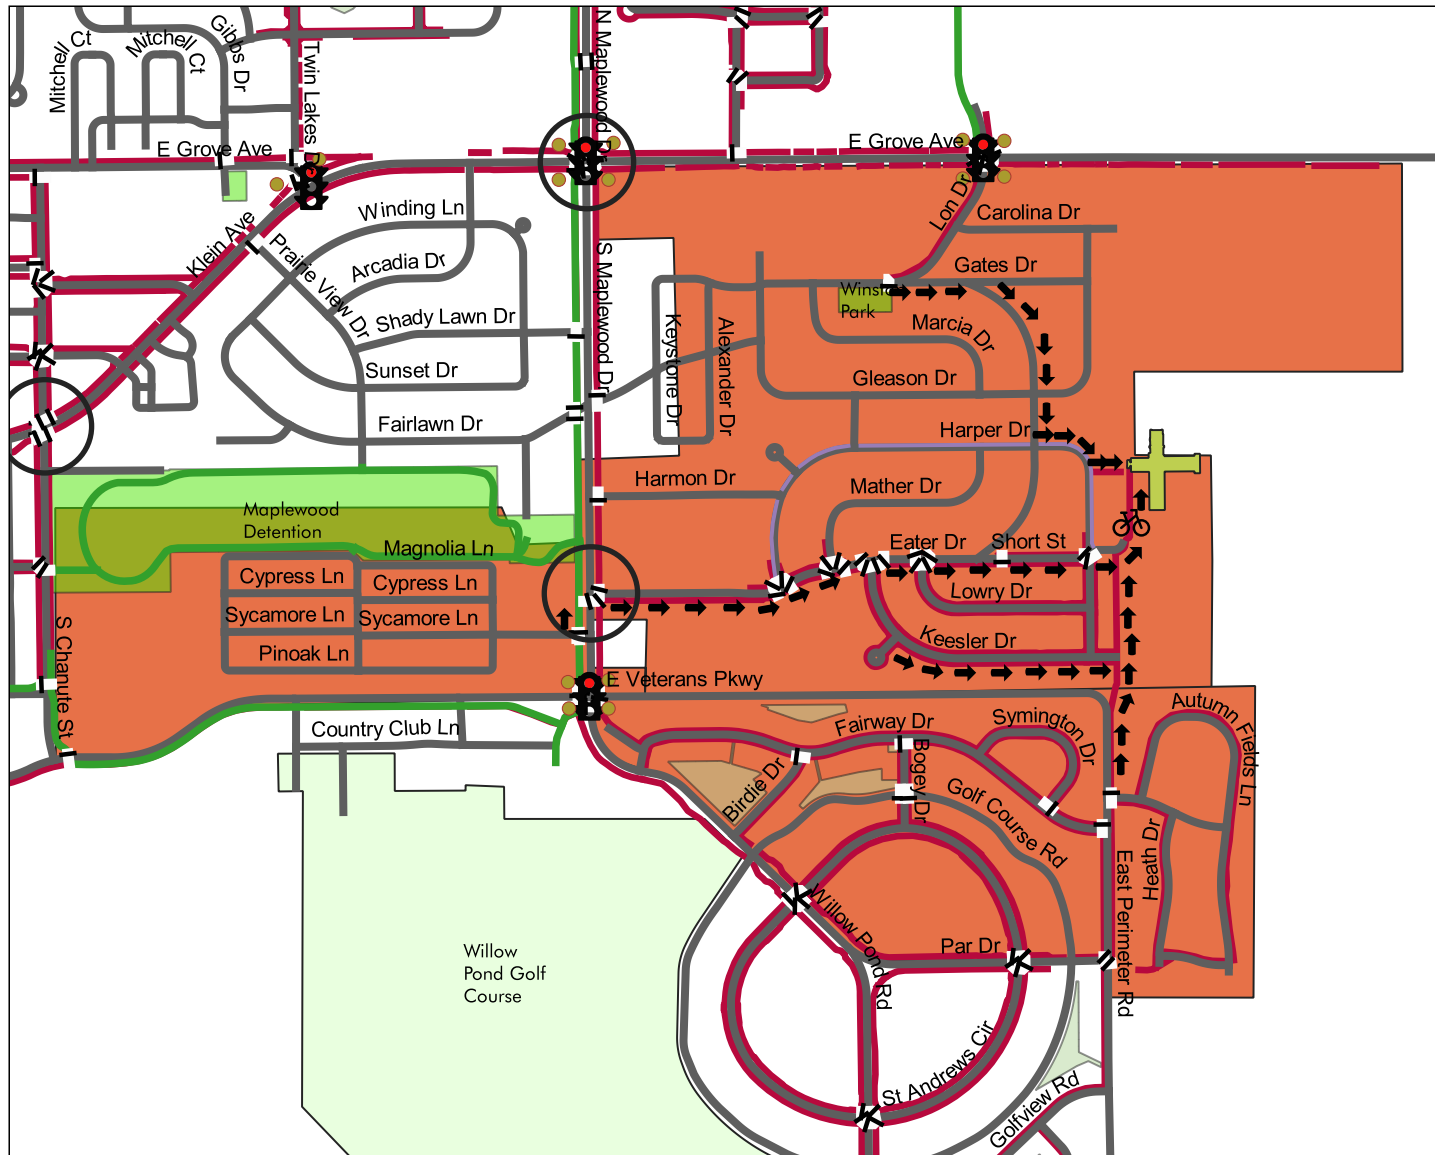

0 0.1 0.2 mi

Safe Walking Route Maps 2023-24

JW Eater Jr. High School

400 East Wabash Avenue

Rantoul, IL 61866

Legend

-  Crossing Guards
-  Safe Routes
-  Traffic Signal
-  Pedestrian Pushbutton
-  Bike Racks
-  Crosswalks
-  Shared-Use Path
-  Bike Lanes
-  Streets
-  Sidewalks
-  Pedestrian Lane
-  Railroads
-  School Footprint
-  Public Park
-  Private Recreational
-  Public/Private Recreational

Mapa 2023-24 con las Rutas Seguras para Caminar a la Escuela

JW Eater Jr. High School

400 East Wabash Avenue

Rantoul, IL 61866

Leyenda

-  Guardias de Cruce
-  Rutas Seguras
-  Semáforo
-  Botón de Peatones
-  Estacionamiento de Bicicletas
-  Paseo de Peatones
-  Aceras Compartidas
-  Canal de Bicicletas
-  Calles
-  Aceras
-  Canal peatonal
-  Vías de tren
-  Escuela
-  Parque Público
-  Parque Privativo
-  Parque Público/Privativo

Safe Walking Route Maps 2023-24

Northview School

400 North Sheldon Street

Rantoul, IL 61866

Legend

-  Crossing Guards
-  Safe Routes
-  Traffic Signal
-  Pedestrian Pushbutton
-  Bike Racks
-  Crosswalks
-  Shared-Use Path
-  Bike Lanes
-  Streets
-  Sidewalks
-  Pedestrian Lane
-  Railroads
-  School Footprint
-  School Attendance Boundary
-  Public Park
-  Private Recreational

Safe Walking Route Maps 2023-24

Pleasant Acres School

1625 Short Street
Rantoul, IL 61866

Legend

-  Crossing Guards
-  Safe Routes
-  Traffic Signal
-  Pedestrian Pushbutton
-  Bike Racks
-  Crosswalks
-  Shared-Use Path
-  Streets
-  Sidewalks
-  Pedestrian Lane
-  School Footprint
-  School Attendance Boundary
-  Public Park
-  Public/Private Recreational
-  Private Recreational