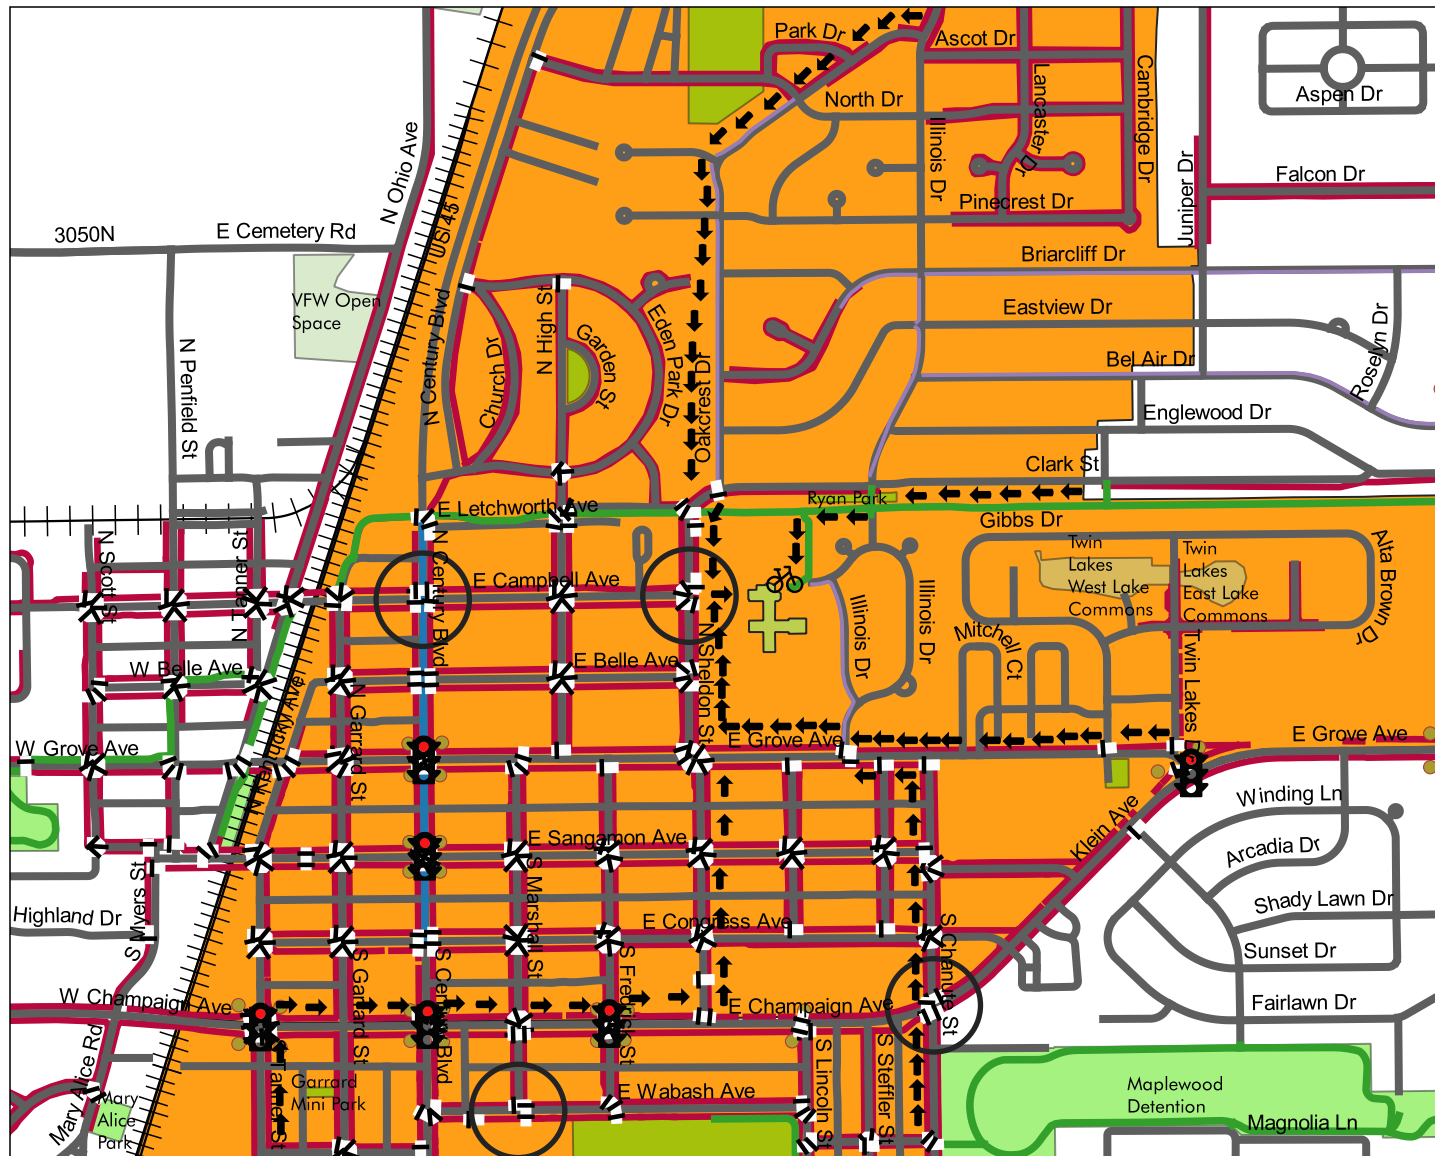

0 0.1 0.2 mi

Safe Walking Route Maps 2023-24

JW Eater Jr. High School

400 East Wabash Avenue

Rantoul, IL 61866

Legend

-  Crossing Guards
-  Safe Routes
-  Traffic Signal
-  Pedestrian Pushbutton
-  Bike Racks
-  Crosswalks
-  Shared-Use Path
-  Bike Lanes
-  Streets
-  Sidewalks
-  Pedestrian Lane
-  Railroads
-  School Footprint
-  Public Park
-  Private Recreational
-  Public/Private Recreational

Mapa 2023-24 con las Rutas Seguras para Caminar a la Escuela

JW Eater Jr. High School

400 East Wabash Avenue

Rantoul, IL 61866

Leyenda

-  Guardias de Cruce
-  Rutas Seguras
-  Semáforo
-  Botón de Peatones
-  Estacionamiento de Bicicletas
-  Paseo de Peatones
-  Aceras Compartidas
-  Canal de Bicicletas
-  Calles
-  Aceras
-  Canal peatonal
-  Vías de tren
-  Escuela
-  Parque Público
-  Parque Privativo
-  Parque Público/Privativo

Safe Walking Route Maps 2023-24

Northview School

400 North Sheldon Street

Rantoul, IL 61866

Legend

-  Crossing Guards
-  Safe Routes
-  Traffic Signal
-  Pedestrian Pushbutton
-  Bike Racks
-  Crosswalks
-  Shared-Use Path
-  Bike Lanes
-  Streets
-  Sidewalks
-  Pedestrian Lane
-  Railroads
-  School Footprint
-  School Attendance Boundary
-  Public Park
-  Private Recreational

Safe Walking Route Maps 2023-24

Pleasant Acres School

1625 Short Street
Rantoul, IL 61866

Legend

-  Crossing Guards
-  Safe Routes
-  Traffic Signal
-  Pedestrian Pushbutton
-  Bike Racks
-  Crosswalks
-  Shared-Use Path
-  Streets
-  Sidewalks
-  Pedestrian Lane
-  School Footprint
-  School Attendance Boundary
-  Public Park
-  Public/Private Recreational
-  Private Recreational