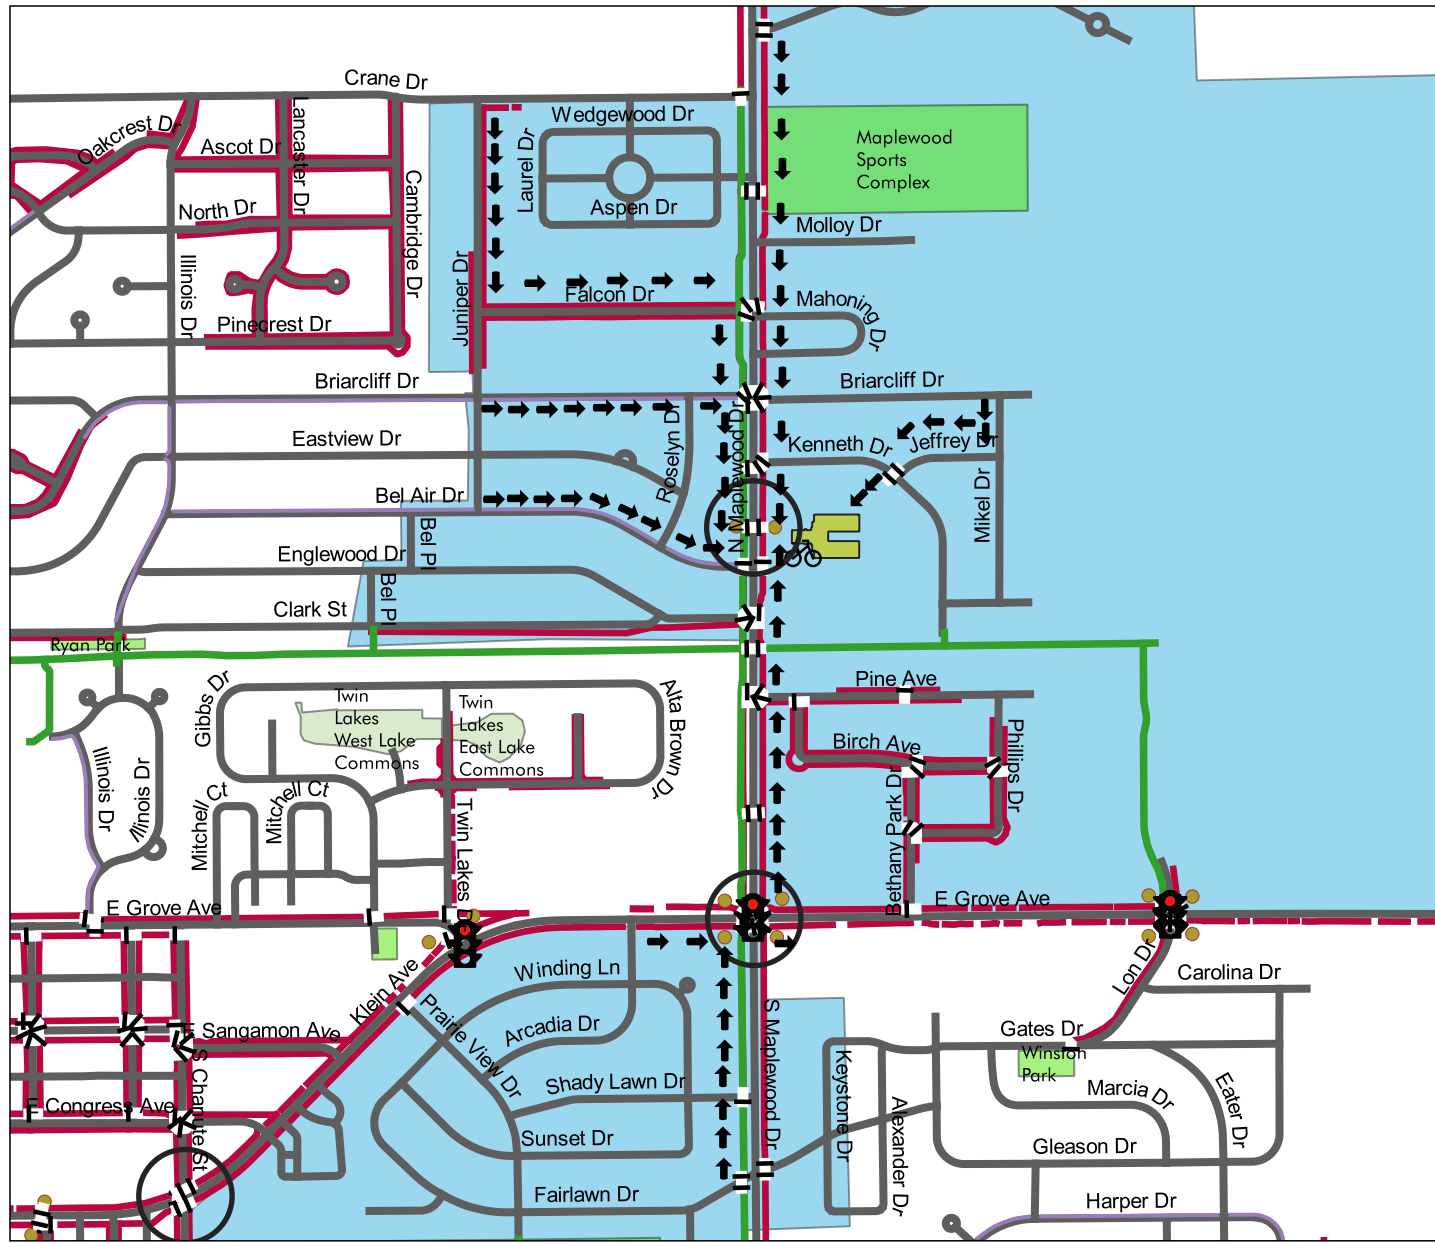

Rantoul Schools

Safe Walking Route Maps 2023-24

Broadmeadow School

500 Sunview Road

Rantoul, IL 61866

Legend

-  Crossing Guards
-  Safe Routes
-  Traffic Signal
-  Pedestrian Pushbutton
-  Bike Racks
-  Crosswalks
-  Shared-Use Path
-  Streets
-  Sidewalks
-  Pedestrian Lanes
-  Railroads
-  Public Park
-  Private Recreational
-  School Footprint
-  School Attendance Boundary

0 0.1 0.2 mi

Safe Walking Route Maps 2023-24

Eastlawn School

650 North Maplewood Drive
Rantoul, IL 61866

Legend

-  Crossing Guards
-  Safe Routes
-  Traffic Signal
-  Pedestrian Pushbutton
-  Bike Racks
-  Crosswalks
-  Shared-Use Path
-  Streets
-  Sidewalks
-  Pedestrian Lanes
-  Public Park
-  Private Recreational
-  School Footprint
-  School Attendance Boundary

0 0.1 0.2 mi

Safe Walking Route Maps 2023-24

JW Eater Jr. High School

400 East Wabash Avenue

Rantoul, IL 61866

Legend

-  Crossing Guards
-  Safe Routes
-  Traffic Signal
-  Pedestrian Pushbutton
-  Bike Racks
-  Crosswalks
-  Shared-Use Path
-  Bike Lanes
-  Streets
-  Sidewalks
-  Pedestrian Lane
-  Railroads
-  School Footprint
-  Public Park
-  Private Recreational
-  Public/Private Recreational

Safe Walking Route Maps 2023-24

Pleasant Acres School

1625 Short Street
Rantoul, IL 61866

Legend

-  Crossing Guards
-  Safe Routes
-  Traffic Signal
-  Pedestrian Pushbutton
-  Bike Racks
-  Crosswalks
-  Shared-Use Path
-  Streets
-  Sidewalks
-  Pedestrian Lane
-  School Footprint
-  School Attendance Boundary
-  Public Park
-  Public/Private Recreational
-  Private Recreational