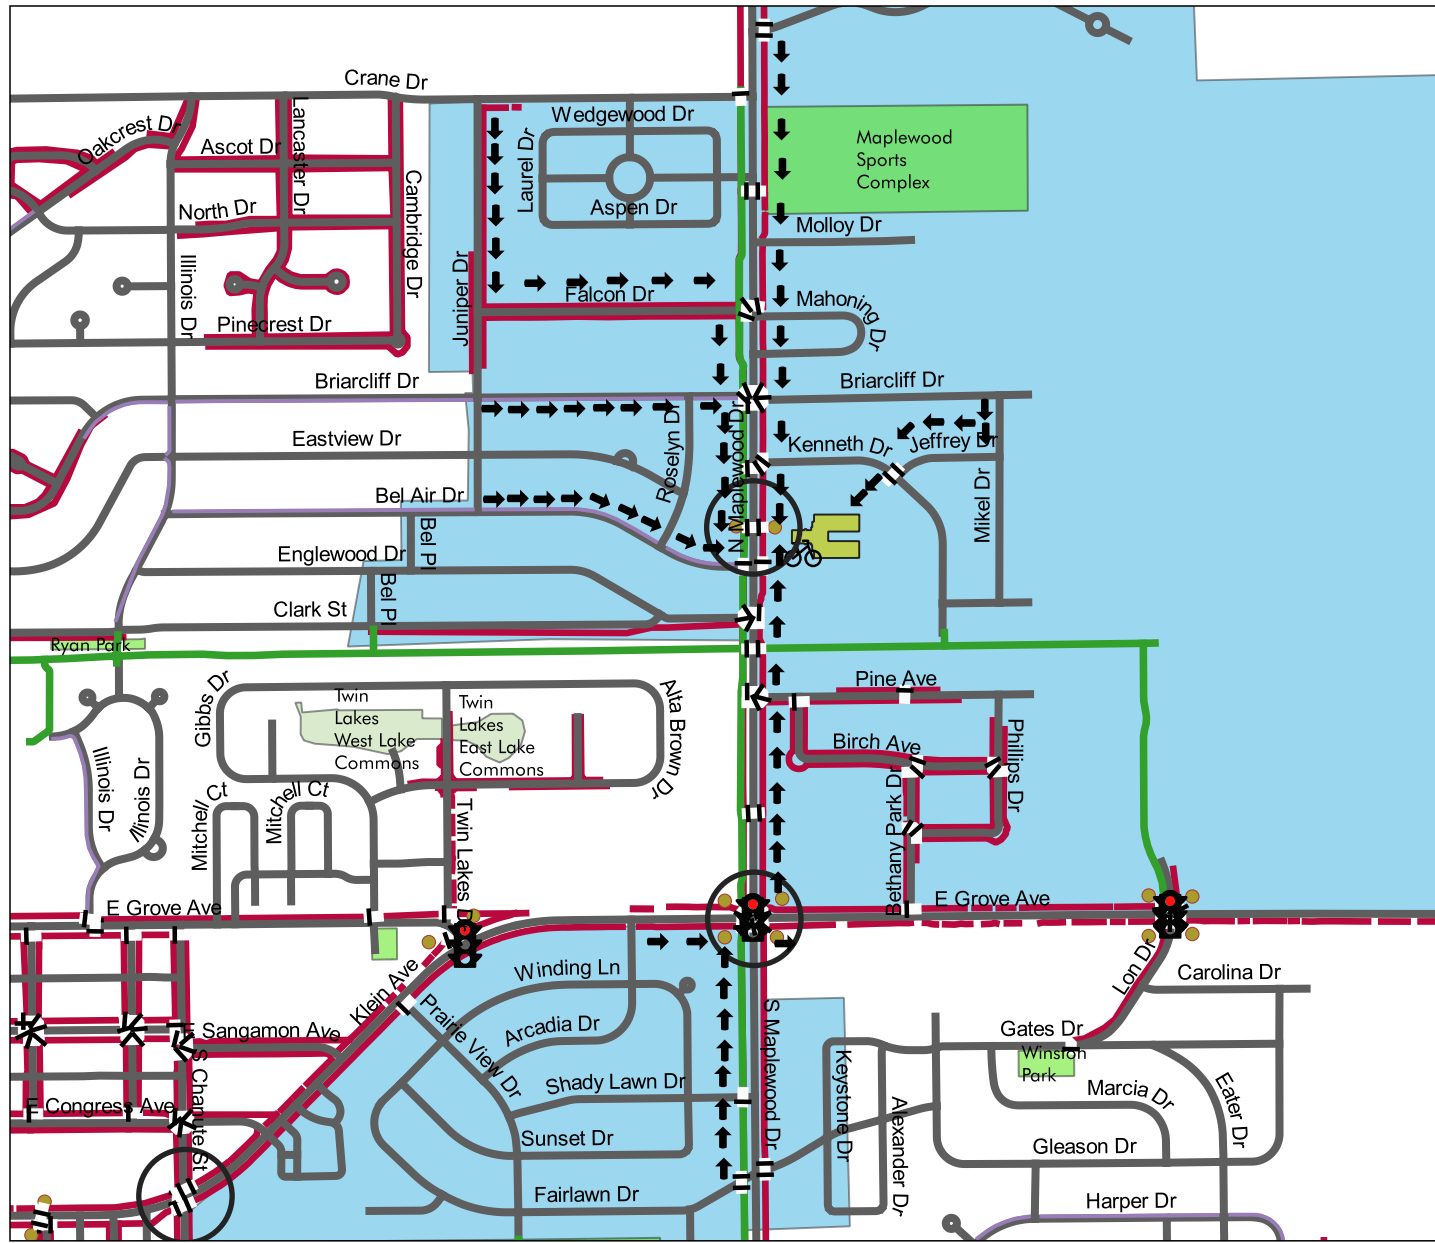

Rantoul Schools

Safe Walking Route Maps 2023-24

Broadmeadow School

500 Sunview Road

Rantoul, IL 61866

Legend

-  Crossing Guards
-  Safe Routes
-  Traffic Signal
-  Pedestrian Pushbutton
-  Bike Racks
-  Crosswalks
-  Shared-Use Path
-  Streets
-  Sidewalks
-  Pedestrian Lanes
-  Railroads
-  Public Park
-  Private Recreational
-  School Footprint
-  School Attendance Boundary

0 0.1 0.2 mi

Safe Walking Route Maps 2023-24

Eastlawn School

650 North Maplewood Drive
Rantoul, IL 61866

Legend

-  Crossing Guards
-  Safe Routes
-  Traffic Signal
-  Pedestrian Pushbutton
-  Bike Racks
-  Crosswalks
-  Shared-Use Path
-  Streets
-  Sidewalks
-  Pedestrian Lanes
-  Public Park
-  Private Recreational
-  School Footprint
-  School Attendance Boundary

0 0.1 0.2 mi

Mapa 2023-24 con las Rutas Seguras para Caminar a la Escuela

Escuela Eastlawn
650 North Maplewood Drive
Rantoul, IL 61866

Legend

-  Guardias de Cruce
-  Rutas Seguras
-  Semáforo
-  Botón de Peatones
-  Estacionamiento de Bicicletas
-  Paseo de Peatones
-  Aceras Compartidas
-  Calles
-  Aceras
-  Canal peatonal
-  Parque Público
-  Parque Privativo
-  Escuela Eastlawn
-  Límites del área de caminar de la Escuela

0 0.1 0.2 mi

Safe Walking Route Maps 2023-24

JW Eater Jr. High School

400 East Wabash Avenue

Rantoul, IL 61866

Legend

-  Crossing Guards
-  Safe Routes
-  Traffic Signal
-  Pedestrian Pushbutton
-  Bike Racks
-  Crosswalks
-  Shared-Use Path
-  Bike Lanes
-  Streets
-  Sidewalks
-  Pedestrian Lane
-  Railroads
-  School Footprint
-  Public Park
-  Private Recreational
-  Public/Private Recreational