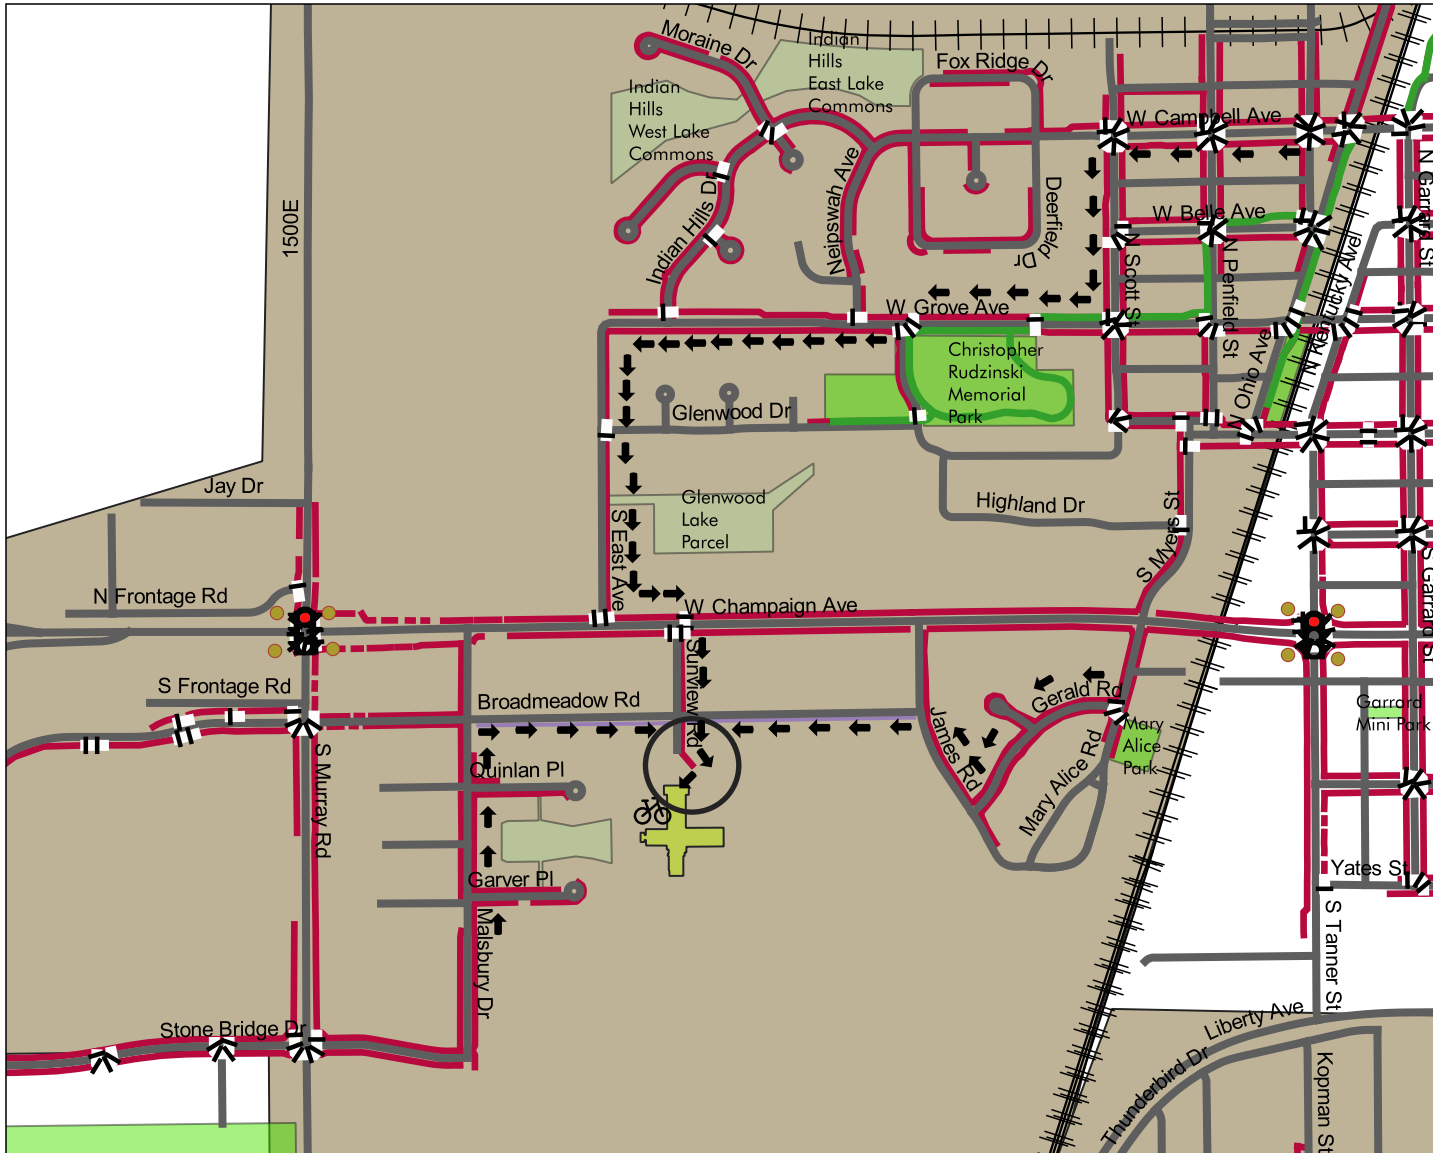

Rantoul Schools

Safe Walking Route Maps 2023-24

Broadmeadow School

500 Sunview Road

Rantoul, IL 61866

Legend

-  Crossing Guards
-  Safe Routes
-  Traffic Signal
-  Pedestrian Pushbutton
-  Bike Racks
-  Crosswalks
-  Shared-Use Path
-  Streets
-  Sidewalks
-  Pedestrian Lanes
-  Railroads
-  Public Park
-  Private Recreational
-  School Footprint
-  School Attendance Boundary

0 0.1 0.2 mi

Safe Walking Route Maps 2023-24

Eastlawn School

650 North Maplewood Drive
Rantoul, IL 61866

Legend

-  Crossing Guards
-  Safe Routes
-  Traffic Signal
-  Pedestrian Pushbutton
-  Bike Racks
-  Crosswalks
-  Shared-Use Path
-  Streets
-  Sidewalks
-  Pedestrian Lanes
-  Public Park
-  Private Recreational
-  School Footprint
-  School Attendance Boundary

0 0.1 0.2 mi

Mapa 2023-24 con las Rutas Seguras para Caminar a la Escuela

Escuela Eastlawn
650 North Maplewood Drive
Rantoul, IL 61866

Legend

-  Guardias de Cruce
-  Rutas Seguras
-  Semáforo
-  Botón de Peatones
-  Estacionamiento de Bicicletas
-  Paseo de Peatones
-  Aceras Compartidas
-  Calles
-  Aceras
-  Canal peatonal
-  Parque Público
-  Parque Privativo
-  Escuela Eastlawn
-  Límites del área de caminar de la Escuela

Safe Walking Route Maps 2023-24

Pleasant Acres School

1625 Short Street
Rantoul, IL 61866

Legend

-  Crossing Guards
-  Safe Routes
-  Traffic Signal
-  Pedestrian Pushbutton
-  Bike Racks
-  Crosswalks
-  Shared-Use Path
-  Streets
-  Sidewalks
-  Pedestrian Lane
-  School Footprint
-  School Attendance Boundary
-  Public Park
-  Public/Private Recreational
-  Private Recreational